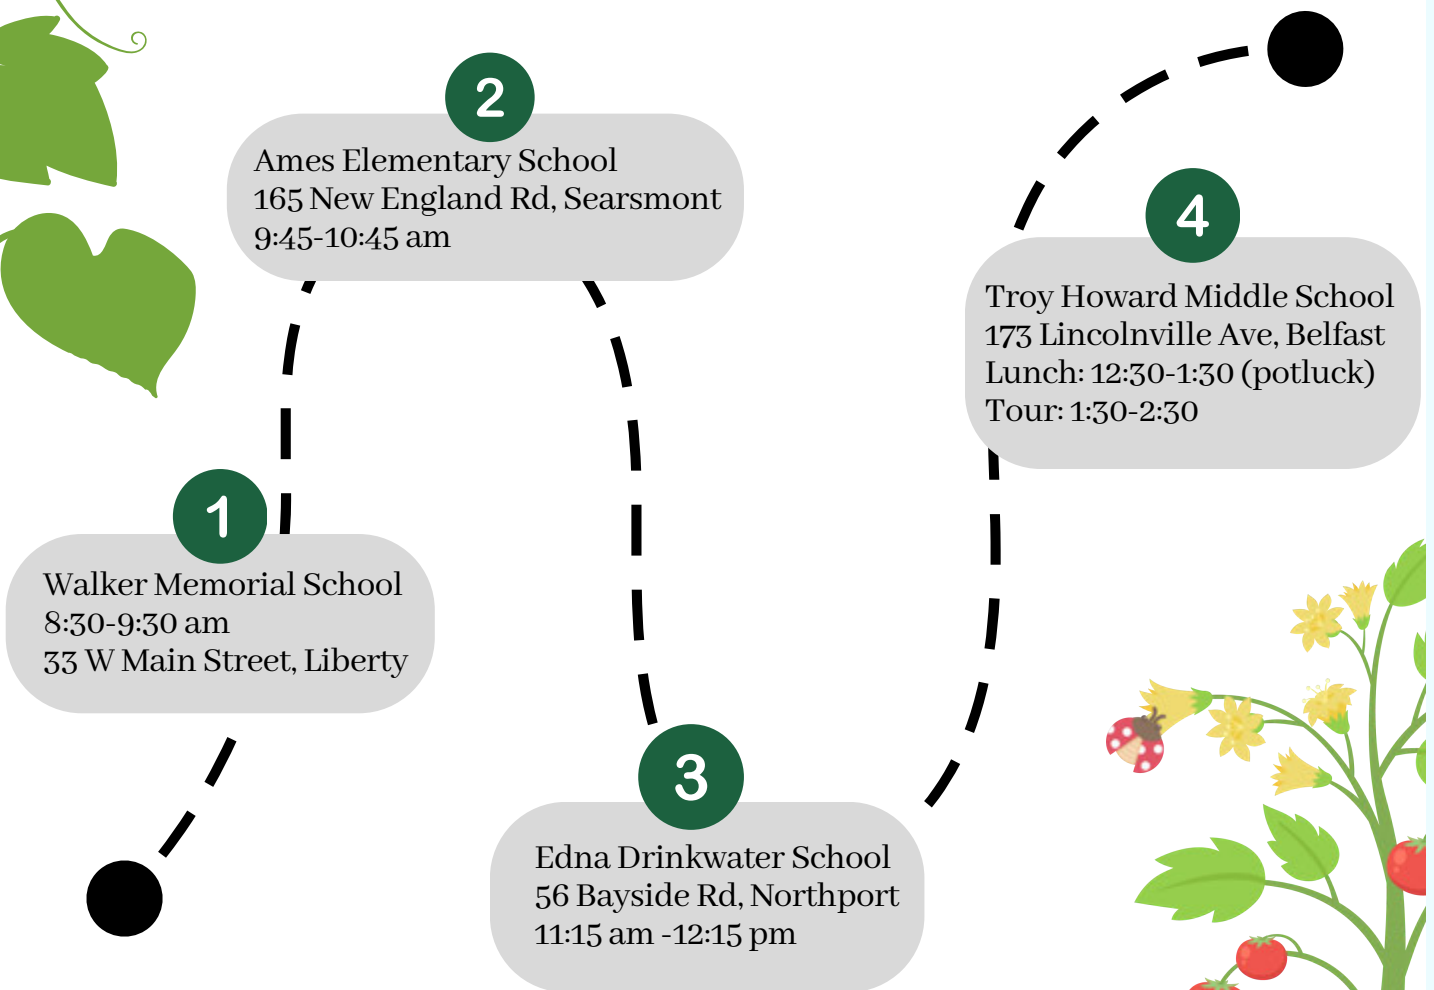

Waldo County School Garden Collective

Friday July 12th
8:30am - 2:30 pm
5 Contact Hours for Educators!

See what students and teachers have been working on in their school gardens across Waldo County! Network with other school garden enthusiasts and gain new ideas for your gardens.